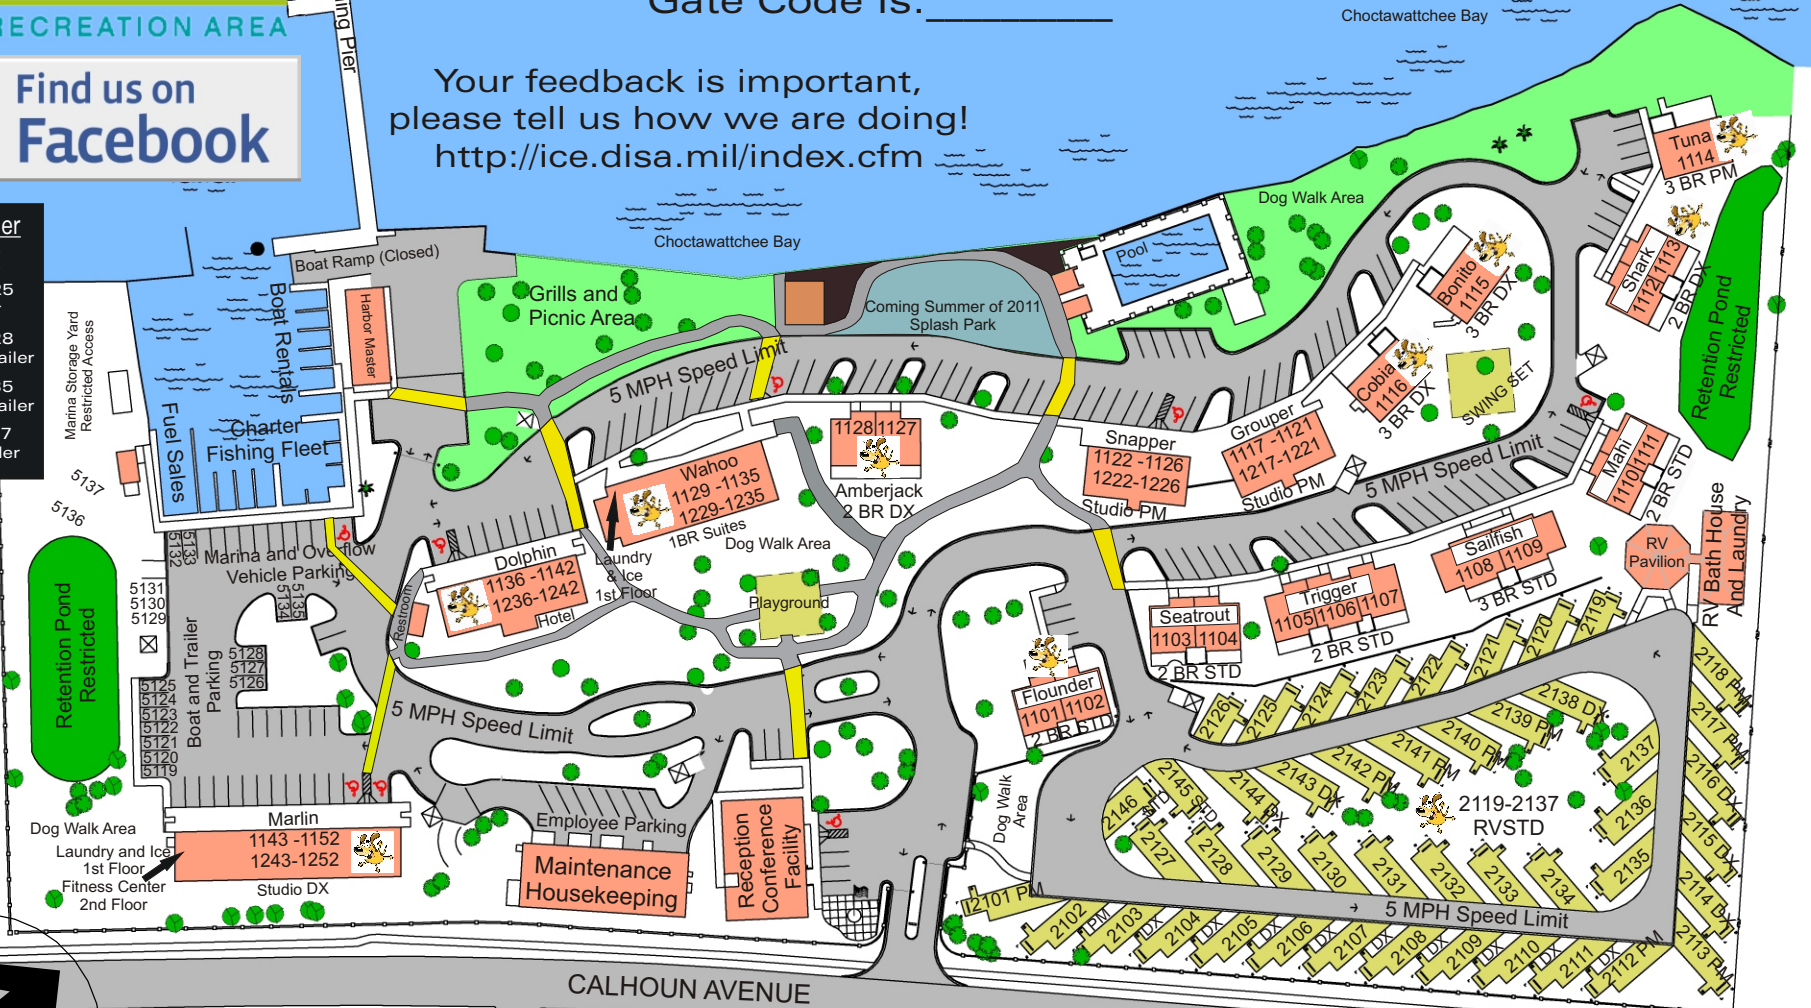

557 Calhoun Ave
 Destin, Florida 32541
 (850) 837-6423
 destinrecreation.com

My Building Is: _____
 My Room Number Is: _____
 Gate Code Is: _____

Your feedback is important,
 please tell us how we are doing!
<http://ice.disa.mil/index.cfm>

**Boat and Trailer
 Parking Key**

- 5119 thru 5125
19-30' trailer
- 5126 thru 5128
24' and under trailer
- 5129 thru 5135
19' and under trailer
- 5136 and 5137
31' and up trailer

Facility Area Map

Scale; 1" = 120'
 Rules and Regulations on the reverse side